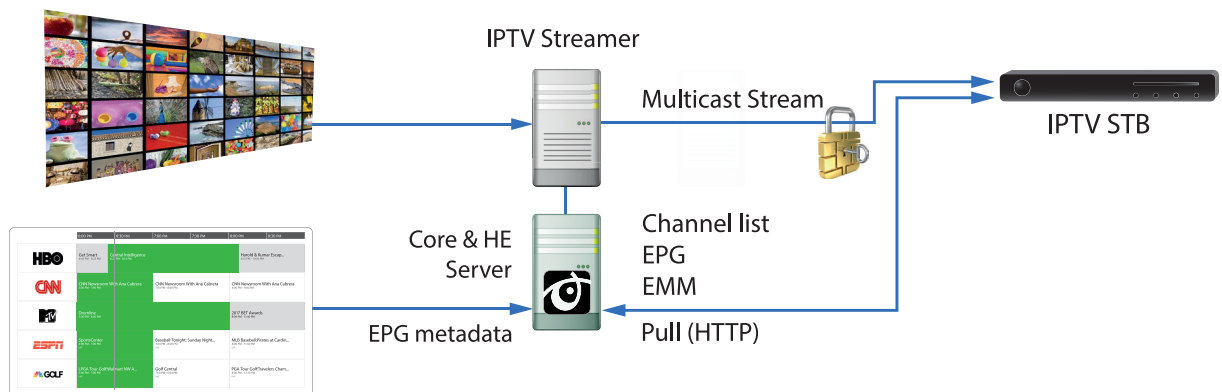

IPTV Solution

CryptoGuard's IPTV solution with superb scaling capability makes it affordable and fast to deploy a high-quality IPTV solution for any size operator. CryptoGuard provides a Core & Headend server with Conditional Access (CAS), Subscriber management (SMS) and EPG. The solution offers a wide selection of set top boxes, from pure zapper boxes to more advanced boxes supporting also Android and OTT services. With Android boxes it is possible to also add Apps like Netflix and YouTube, offering movies, music etc. In this case the Pay TV operator only provides the linear channels protected by CryptoGuard CAS but the consumer experiences a rich service.

The Channel list, EPG and EMMs for decryption can either be pulled from an URL address by the STBs or sent to the STBs in a separate Multicast Stream from the IPTV Streamer. This way of providing the streams is more affordable and scales better than systems where a middleware server from a third-party provider is used.

CRYPTOLITE™ OTT SOLUTION

CryptLITE™ OTT Solution can be added to CryptoGuard CAS, which enables TV services on tablets and smartphones with features like start over and catch-up. CryptoLITE™ also makes it possible to add Network PVR and a VOD service. Please see the CryptoLITE™ brochure for more information.