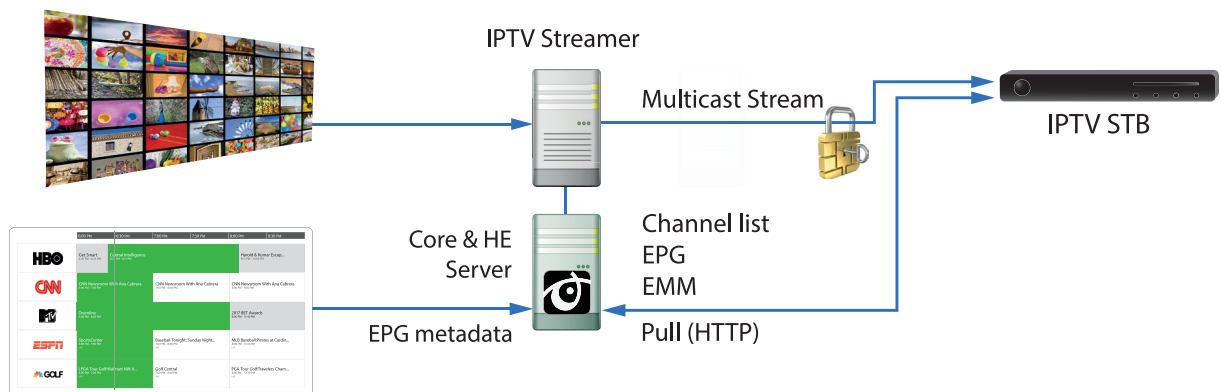

IPTV Solution

CryptoGuard's IPTV solution with superb scaling capability makes it affordable and fast to deploy a high-quality IPTV solution for any size operator. CryptoGuard provides a Core & Headend server with Conditional Access (CAS), Subscriber management (SMS) and EPG. The solution offers a wide selection of set top boxes, from pure zapper boxes to more advanced boxes supporting also Android and OTT services. With Android boxes it is possible to also add Apps like Netflix and YouTube, offering movies, music etc. In this case the Pay TV operator only provides the linear channels protected by CryptoGuard CAS but the consumer experiences a rich service.

The Channel list, EPG and EMMs for decryption can either be pulled from an URL address by the STBs or sent to the STBs in a separate Multicast Stream from the IPTV Streamer. This way of providing the streams is more affordable and scales better than systems where a middleware server from a third-party provider is used.

CRYPTOLITE™ OTT SOLUTION

CryptLITE™ OTT Solution can be added to CryptoGuard CAS, which enables TV services on tablets and smartphones with features like start over and catch-up. CryptoLITE™ also makes it possible to add Network PVR and a VOD service. Please see the CryptoLITE™ brochure for more information.